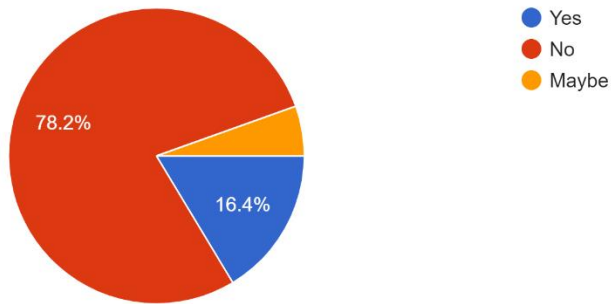

Do you support the introduction of a 20mph Speed limit in the centre of the village ?

110 responses

Do you feel safe walking on roads in the village where there is no footpath ?

110 responses

Do you live in the Parish Of Okeford Fitzpaine