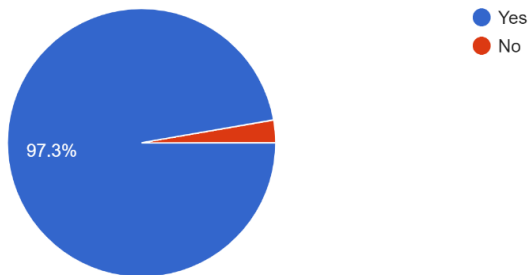

Do you live in the Parish Of Okeford Fitzpaine

110 responses