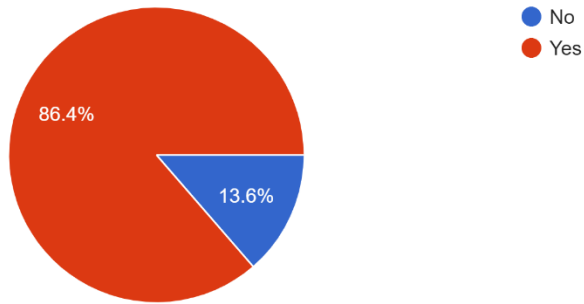

Do you support the introduction of a 20mph Speed limit in the centre of the village ?

110 responses

Do you feel safe walking on roads in the village where there is no footpath ?

110 responses

Do you live in the Parish Of Okeford Fitzpaine